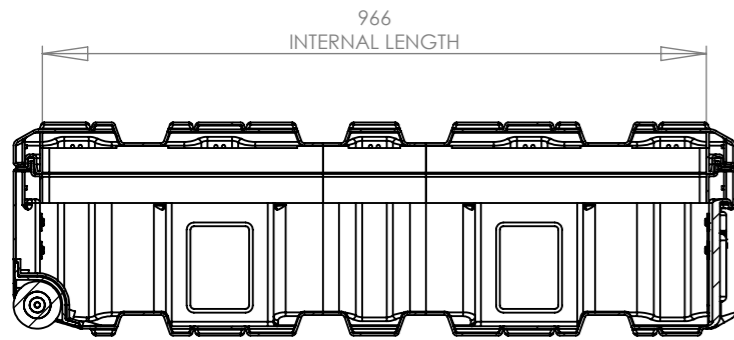

NOTE:
ALL CATCH LIFT OFF LID.

SECTION Y-Y

SECTION Z-Z

Title Amazon Case AC1175-2307/AC	Material Polyethylene	Finish Self Colour	Date 04/02/2013	Drawn By MW	Revision A	Project Amazon	CP Cases Ltd. Worton Hall Industrial Estate, Worton Road, Isleworth, Middlesex, TW7 6ER, UK. Tel: +44 (0) 20 8568 1881 Fax: +44 (0) 20 8568 1141 Email: info@cpcases.com Website: www.cpcases.com
Drg. No. AC1175-2307_AC	External Dimensions Height Width Length/Depth 310 750 1050	Internal Dimensions Height Width Length/Depth 230 666 966	W/O No. 000000	Qty. 00	Sheet No. 1 Of 1	Nato Stock No. TBC	
			Dimensions In Millimeters. Do Not Scale. Third Angle Projection.			Tolerance Unless Stated Otherwise. Moulding Tolerance +/- (1%+1mm). Sheet Metal Tolerance +/-0.5mm.	<small>Copyright CP Cases Ltd. This drawing is the property of CP Cases Ltd & the information on it is confidential. It is not to be used for any other purpose without the prior written consent of CP Cases Ltd.</small>