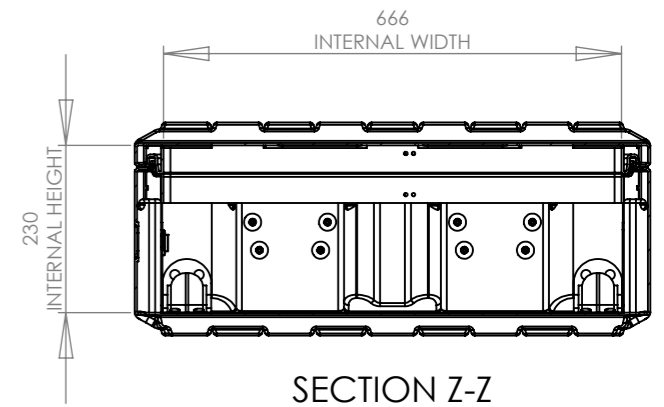

NOTE:
ALL CATCH LIFT OFF LID.

SECTION Y-Y

SECTION Z-Z

Title Amazon Case AC1175-2307/AC	Material Polyethylene	Finish Self Colour	Date 04/02/2013	Drawn By MW	Revision A	Project Amazon	CP Cases Ltd. Worton Hall Industrial Estate, Worton Road, Isleworth, Middlesex, TW7 6ER, UK. Tel: +44 (0) 20 8568 1881 Fax: +44 (0) 20 8568 1141 Email: info@cpcases.com Website: www.cpcases.com
Drg. No. AC1175-2307_AC	External Dimensions Height Width Length/Depth 310 750 1050	Internal Dimensions Height Width Length/Depth 230 666 966	W/O No. 000000	Qty. 00	Sheet No. 1 Of 1	Nato Stock No. TBC	
			Dimensions In Millimeters. Do Not Scale. Third Angle Projection.			Tolerance Unless Stated Otherwise. Moulding Tolerance +/- (1%+1mm). Sheet Metal Tolerance +/-0.5mm.	<small>Copyright CP Cases Ltd. This drawing is the property of CP Cases Ltd & the information on it is confidential. It is not to be used for any other purpose without the prior written consent of CP Cases Ltd.</small>