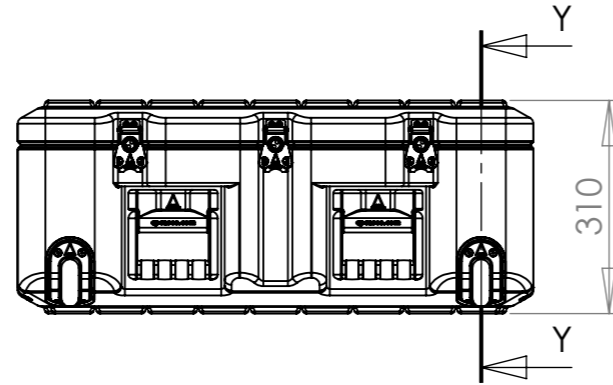

NOTE:
ALL CATCH LIFT OFF LID.

SECTION Y-Y

SECTION Z-Z

Title Amazon Case AC1175-2307/AC	Material Polyethylene	Finish Self Colour	Date 04/02/2013	Drawn By MW	Revision A	Project Amazon	CP Cases Ltd. Worton Hall Industrial Estate, Worton Road, Isleworth, Middlesex, TW7 6ER, UK. Tel: +44 (0) 20 8568 1881 Fax: +44 (0) 20 8568 1141 Email: info@cpcases.com Website: www.cpcases.com
Drg. No. AC1175-2307_AC	External Dimensions Height Width Length/Depth 310 750 1050	Internal Dimensions Height Width Length/Depth 230 666 966	W/O No. 000000	Qty. 00	Sheet No. 1 Of 1	Nato Stock No. TBC	
			Dimensions In Millimeters. Do Not Scale. Third Angle Projection.			Tolerance Unless Stated Otherwise. Moulding Tolerance +/- (1%+1mm). Sheet Metal Tolerance +/-0.5mm.	<small>Copyright CP Cases Ltd. This drawing is the property of CP Cases Ltd & the information on it is confidential. It is not to be used for any other purpose without the prior written consent of CP Cases Ltd.</small>