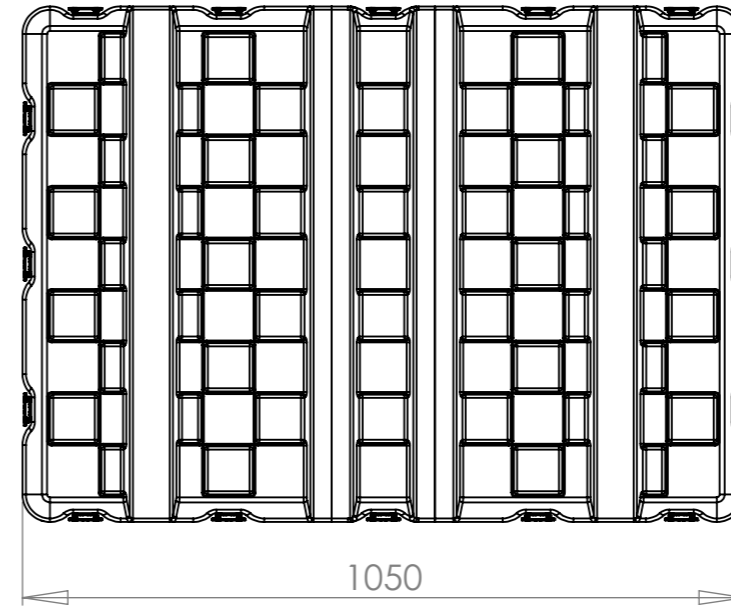

NOTE:
ALL CATCH LIFT OFF LID.

SECTION Y-Y

SECTION Z-Z

Title Amazon Case AC1175-2307/AC	Material Polyethylene	Finish Self Colour	Date 04/02/2013	Drawn By MW	Revision A	Project Amazon	CP Cases Ltd. Worton Hall Industrial Estate, Worton Road, Isleworth, Middlesex, TW7 6ER, UK. Tel: +44 (0) 20 8568 1881 Fax: +44 (0) 20 8568 1141 Email: info@cpcases.com Website: www.cpcases.com
Drg. No. AC1175-2307_AC	External Dimensions Height Width Length/Depth 310 750 1050	Internal Dimensions Height Width Length/Depth 230 666 966	W/O No. 000000	Qty. 00	Sheet No. 1 Of 1	Nato Stock No. TBC	
			Dimensions In Millimeters. Do Not Scale. Third Angle Projection.			Tolerance Unless Stated Otherwise. Moulding Tolerance +/- (1%+1mm). Sheet Metal Tolerance +/-0.5mm.	<small>Copyright CP Cases Ltd. This drawing is the property of CP Cases Ltd & the information on it is confidential. It is not to be used for any other purpose without the prior written consent of CP Cases Ltd.</small>