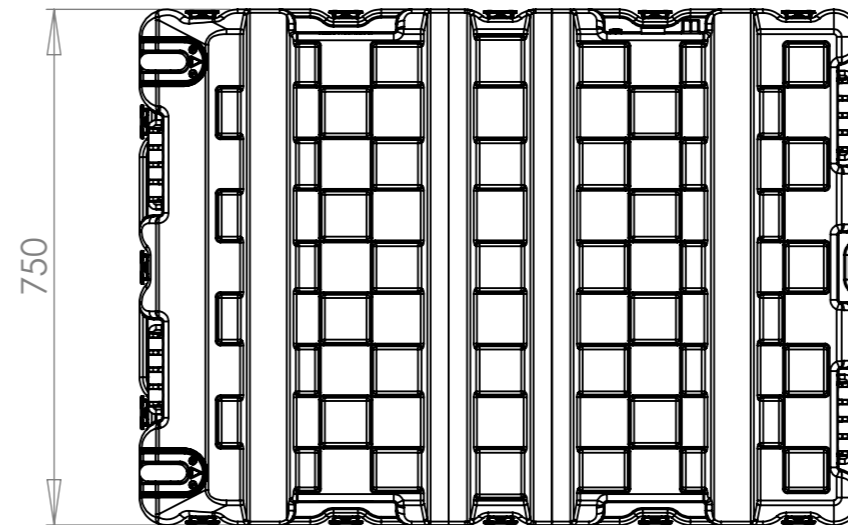

NOTE:
ALL CATCH LIFT OFF LID.

SECTION Y-Y

SECTION Z-Z

Title Amazon Case AC1175-2307/AC	Material Polyethylene	Finish Self Colour	Date 04/02/2013	Drawn By MW	Revision A	Project Amazon	CP Cases Ltd. Worton Hall Industrial Estate, Worton Road, Isleworth, Middlesex, TW7 6ER, UK. Tel: +44 (0) 20 8568 1881 Fax: +44 (0) 20 8568 1141 Email: info@cpcases.com Website: www.cpcases.com
Drg. No. AC1175-2307_AC	External Dimensions Height Width Length/Depth 310 750 1050	Internal Dimensions Height Width Length/Depth 230 666 966	W/O No. 000000	Qty. 00	Sheet No. 1 Of 1	Nato Stock No. TBC	
			Dimensions In Millimeters. Do Not Scale. Third Angle Projection.			Tolerance Unless Stated Otherwise. Moulding Tolerance +/- (1%+1mm). Sheet Metal Tolerance +/-0.5mm.	<small>Copyright CP Cases Ltd. This drawing is the property of CP Cases Ltd & the information on it is confidential. It is not to be used for any other purpose without the prior written consent of CP Cases Ltd.</small>