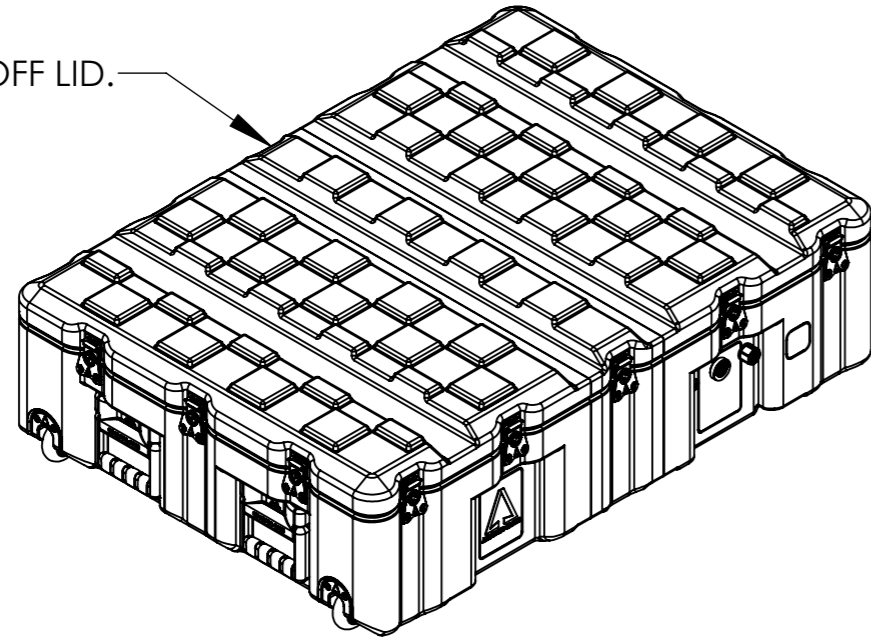

NOTE:
ALL CATCH LIFT OFF LID.

SECTION Y-Y

SECTION Z-Z

Title Amazon Case AC1175-2307/AC	Material Polyethylene	Finish Self Colour	Date 04/02/2013	Drawn By MW	Revision A	Project Amazon	CP Cases Ltd. Worton Hall Industrial Estate, Worton Road, Isleworth, Middlesex, TW7 6ER, UK. Tel: +44 (0) 20 8568 1881 Fax: +44 (0) 20 8568 1141 Email: info@cpcases.com Website: www.cpcases.com
Drg. No. AC1175-2307_AC	External Dimensions Height Width Length/Depth 310 750 1050	Internal Dimensions Height Width Length/Depth 230 666 966	W/O No. 000000	Qty. 00	Sheet No. 1 Of 1	Nato Stock No. TBC	
			Dimensions In Millimeters. Do Not Scale. Third Angle Projection.			Tolerance Unless Stated Otherwise. Moulding Tolerance +/- (1%+1mm). Sheet Metal Tolerance +/-0.5mm.	<small>Copyright CP Cases Ltd. This drawing is the property of CP Cases Ltd & the information on it is confidential. It is not to be used for any other purpose without the prior written consent of CP Cases Ltd.</small>