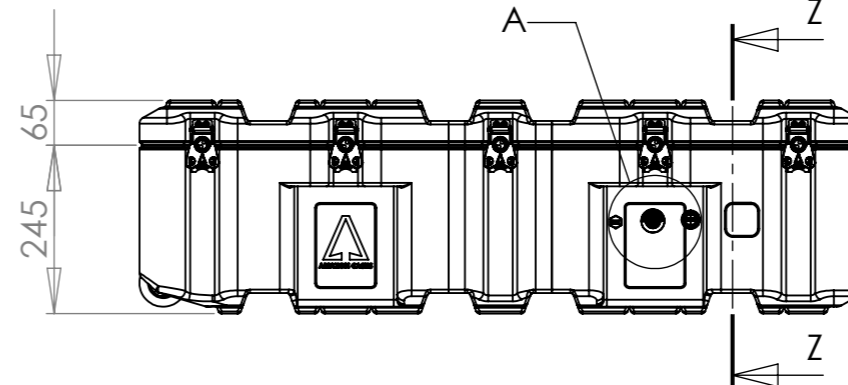

NOTE:
ALL CATCH LIFT OFF LID.

SECTION Y-Y

SECTION Z-Z

Title Amazon Case AC1175-2307/AC	Material Polyethylene	Finish Self Colour	Date 04/02/2013	Drawn By MW	Revision A	Project Amazon	CP Cases Ltd. Worton Hall Industrial Estate, Worton Road, Isleworth, Middlesex, TW7 6ER, UK. Tel: +44 (0) 20 8568 1881 Fax: +44 (0) 20 8568 1141 Email: info@cpcases.com Website: www.cpcases.com
Drg. No. AC1175-2307_AC	External Dimensions Height Width Length/Depth 310 750 1050	Internal Dimensions Height Width Length/Depth 230 666 966	W/O No. 000000	Qty. 00	Sheet No. 1 Of 1	Nato Stock No. TBC	
			Dimensions In Millimeters. Do Not Scale. Third Angle Projection.			Tolerance Unless Stated Otherwise. Moulding Tolerance +/- (1%+1mm). Sheet Metal Tolerance +/-0.5mm.	<small>Copyright CP Cases Ltd. This drawing is the property of CP Cases Ltd & the information on it is confidential. It is not to be used for any other purpose without the prior written consent of CP Cases Ltd.</small>